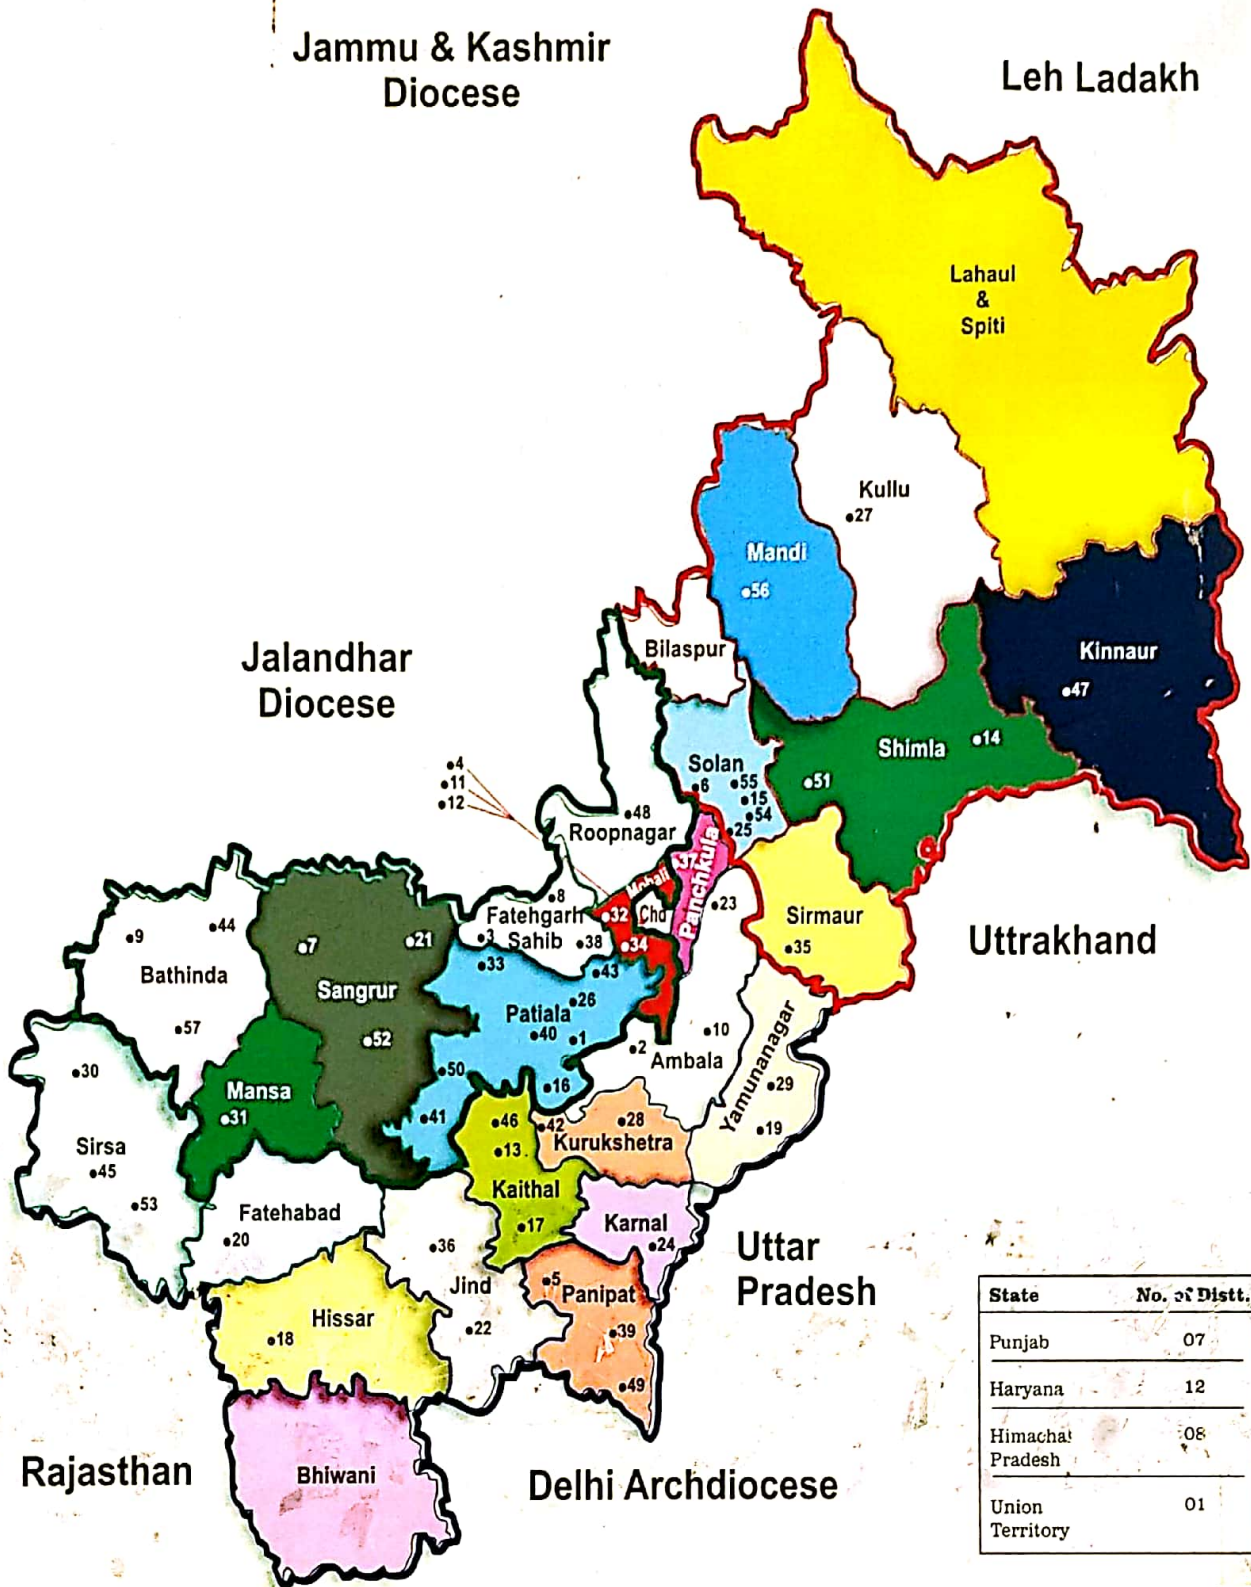

THE DIOCESE OF SIMLA-CHANDIGARH

Parishes/Mission Stations

Total Area : 83560 sq.km.

1 Ajarwar	12 Christ the King Cathedral	23 Kalka	35 Nabha Sahib	47 Rekong Peo
2 Ambala	13 Cheeka	24 Karnal	36 Nahan	48 Ropar
3 Amloh	14 Chelsea	25 Kasauli	37 Panchkula	49 Samalka
4 Anne's	15 Dagshai	26 Kauli	38 Phatak Majri	50 Samana
5 Assandh	16 Devigarh	27 Kullu	39 Panipat	51 Sangrur
6 Baddi	17 Habri-Pundri	28 Kurukshetra	40 Patiala	52 Shimla
7 Barnala	18 Hissar	29 Mandauli	41 Patran	53 Sirsa
8 Bassi-Pathanna	19 Jagadhri	30 Mandi-Dabwali	42 Pehowa	54 Solan
9 Bathinda	20 Jakhal	31 Mansa	43 Rajpura	55 Subathu
10 Bhurewala	21 Jundan -Malerkotla	32 Mohali	44 Rampuraphul	56 Sundarnagar
11 Chandimandhir	22 Jind	33 Nabha	45 Rania	57 Talwandi Sabo
		34 Narwana	46 Rasulpur	